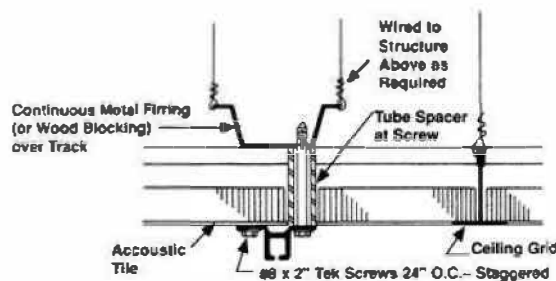

Mounting Through Suspended Ceiling To Furring Above