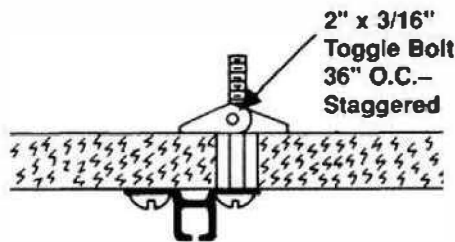

Fabric Details:

Both ShowerShield and Sure-Chek fabrics meet NFPA 701 flame resistance standards, and are supplied with 1-1/2" wide velcro loop tape sewn to the fabric along the top hem. Optional clear vinyl panels for bottoms or tops are available

Optional Nylon Mesh: #50, 1/2" holes. Standard mesh height is 20", other heights available

Trackset Details:

Both the ceiling hung and the wall hung tracksets are made of extruded 6063-T5 aluminum with satin anodized finish and are supplied with 3 Velcro Safety Tabs per foot. For ligature resistance, we highly recommend the ceiling mounted trackset over the wall mounted trackset. If the wall mounted trackset is selected for a behavioral health application, at least one end must be tight to the adjacent sidewall, and sealed with construction adhesive.

Ceiling Hung Trackset

Section Size: 1-7/8" x 9/16" x .062"
Used for ceiling, soffit, or inside window frame mounting. Available in straight lengths or with 12" radius bends.

Wall Hung Trackset

Section Size: 1-3/16" x 1-5/16" x .062"
For wall mounted applications where the ceiling mounted trackset would be un-mountable. Straight lengths only.

Velcro Safety Tab

Dimensions: 4" x 3/4"
The amount of resistance provided before the curtain "breaks away" from the tab is determined by the number of tabs installed in the track.

Installation:

Mounting To Plaster or Gypsum Board Ceiling