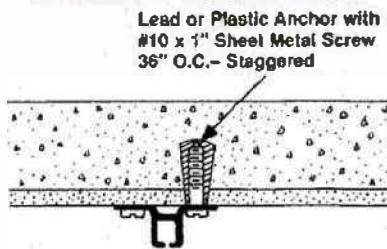

Mounting To Concrete Ceiling